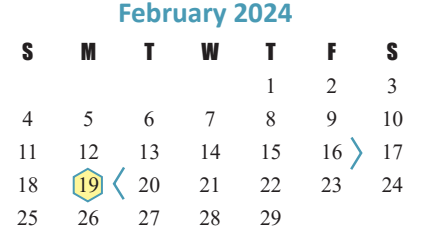

Katy ISD Instructional Calendar 2023-2024

Approved by the Katy ISD Board of Trustees on February 26, 2024.

Calendar Highlights

- JULY**
4 Holiday • Staff
 3-7 District and Campuses Closed to the Public
 31 New Teacher Orientation Day
- AUGUST**
 1-2 New Teacher Orientation Days
 3-4 District Professional Learning Days
 7-15 Campus Days
 16 First Day of School and Fall Semester
- SEPTEMBER**
4 Holiday • Students and Staff
 22 Campus Professional Learning Day
 • No Students
 25 2nd Secondary Grading Cycle Begins
- OCTOBER**
9 Holiday • Students and Staff
 16 2nd Elementary Grading Cycle Begins
- NOVEMBER**
 3 Campus Professional Learning Day
 • I00 and I01 Pay Grade Employee Flex Day,
 No Students
 6 3rd Secondary Grading Cycle Begins
 20-24 Thanksgiving Holiday • Students and Staff
- DECEMBER**
 15 Early Dismissal and End of Semester
 18-29 Winter Holiday • Students and Staff
- JANUARY**
1 Holiday • Students and Staff
 2 Campus Professional Learning Day
 • No Students
 3 First Day of Spring Semester
15 Holiday • Students and Staff
- FEBRUARY**
 19 Campus Professional Learning Day
 • I00 and I01 Pay Grade Employee Flex Day,
 No Students
 20 5th Secondary Grading Cycle Begins
- MARCH**
 11-15 Spring Break • Students and Staff
 18 4th Elementary Grading Cycle Begins
 29 Holiday • Students and Staff
- APRIL**
1 Holiday • Students and Staff
 12 Campus Professional Learning Day
 • No Students
 15 6th Secondary Grading Cycle Begins
- MAY**
 17 Last Day of School for Graduating Seniors
 23 Early Dismissal and Last Day of School
 24 Campus Day
 27 Holiday • Staff

Days of Instruction	Elem.	Sec.
1st Grading Cycle	40	26
2nd Grading Cycle	39	28
3rd Grading Cycle		25
Fall Semester Total:	79	79
3rd Grading Cycle	46	
4th Grading Cycle	46	32
5th Grading Cycle		31
6th Grading Cycle		29
Spring Semester Total:	92	92
Days of Instruction Total:	171	171