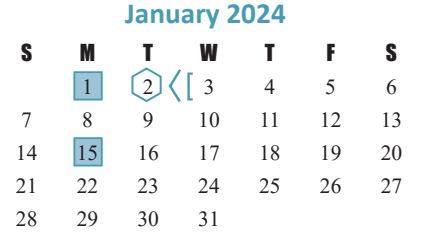

Katy ISD Instructional Calendar 2023-2024

Approved by the Katy ISD Board of Trustees on February 26, 2024.

Calendar Highlights

- JULY**
4 Holiday • Staff
 3-7 District and Campuses Closed to the Public
 31 New Teacher Orientation Day
- AUGUST**
 1-2 New Teacher Orientation Days
 3-4 District Professional Learning Days
 7-15 Campus Days
 16 First Day of School and Fall Semester
- SEPTEMBER**
4 Holiday • Students and Staff
 22 Campus Professional Learning Day
 • No Students
 25 2nd Secondary Grading Cycle Begins
- OCTOBER**
9 Holiday • Students and Staff
 16 2nd Elementary Grading Cycle Begins
- NOVEMBER**
 3 Campus Professional Learning Day
 • I00 and I01 Pay Grade Employee Flex Day,
 No Students
 6 3rd Secondary Grading Cycle Begins
 20-24 Thanksgiving Holiday • Students and Staff
- DECEMBER**
 15 Early Dismissal and End of Semester
 18-29 Winter Holiday • Students and Staff
- JANUARY**
1 Holiday • Students and Staff
 2 Campus Professional Learning Day
 • No Students
 3 First Day of Spring Semester
15 Holiday • Students and Staff
- FEBRUARY**
 19 Campus Professional Learning Day
 • I00 and I01 Pay Grade Employee Flex Day,
 No Students
 20 5th Secondary Grading Cycle Begins
- MARCH**
 11-15 Spring Break • Students and Staff
 18 4th Elementary Grading Cycle Begins
 29 Holiday • Students and Staff
- APRIL**
1 Holiday • Students and Staff
 12 Campus Professional Learning Day
 • No Students
 15 6th Secondary Grading Cycle Begins
- MAY**
 17 Last Day of School for Graduating Seniors
 23 Early Dismissal and Last Day of School
 24 Campus Day
 27 Holiday • Staff

Days of Instruction	Elem.	Sec.
1st Grading Cycle	40	26
2nd Grading Cycle	39	28
3rd Grading Cycle		25
Fall Semester Total:	79	79
3rd Grading Cycle	46	
4th Grading Cycle	46	32
5th Grading Cycle		31
6th Grading Cycle		29
Spring Semester Total:	92	92
Days of Instruction Total:	171	171