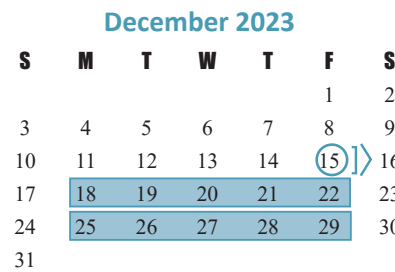

Katy ISD Instructional Calendar 2023-2024

Approved by the Katy ISD Board of Trustees on February 26, 2024.

Calendar Highlights

- JULY**
4 Holiday • Staff
 3-7 District and Campuses Closed to the Public
 31 New Teacher Orientation Day
- AUGUST**
 1-2 New Teacher Orientation Days
 3-4 District Professional Learning Days
 7-15 Campus Days
 16 First Day of School and Fall Semester
- SEPTEMBER**
4 Holiday • Students and Staff
 22 Campus Professional Learning Day
 • No Students
 25 2nd Secondary Grading Cycle Begins
- OCTOBER**
9 Holiday • Students and Staff
 16 2nd Elementary Grading Cycle Begins
- NOVEMBER**
 3 Campus Professional Learning Day
 • I00 and I01 Pay Grade Employee Flex Day,
 No Students
 6 3rd Secondary Grading Cycle Begins
 20-24 Thanksgiving Holiday • Students and Staff
- DECEMBER**
 15 Early Dismissal and End of Semester
 18-29 Winter Holiday • Students and Staff
- JANUARY**
1 Holiday • Students and Staff
 2 Campus Professional Learning Day
 • No Students
 3 First Day of Spring Semester
15 Holiday • Students and Staff
- FEBRUARY**
 19 Campus Professional Learning Day
 • I00 and I01 Pay Grade Employee Flex Day,
 No Students
 20 5th Secondary Grading Cycle Begins
- MARCH**
 11-15 Spring Break • Students and Staff
 18 4th Elementary Grading Cycle Begins
 29 Holiday • Students and Staff
- APRIL**
1 Holiday • Students and Staff
 12 Campus Professional Learning Day
 • No Students
 15 6th Secondary Grading Cycle Begins
- MAY**
 17 Last Day of School for Graduating Seniors
 23 Early Dismissal and Last Day of School
 24 Campus Day
 27 Holiday • Staff

Days of Instruction	Elem.	Sec.
1st Grading Cycle	40	26
2nd Grading Cycle	39	28
3rd Grading Cycle		25
Fall Semester Total:	79	79
3rd Grading Cycle	46	
4th Grading Cycle	46	32
5th Grading Cycle		31
6th Grading Cycle		29
Spring Semester Total:	92	92
Days of Instruction Total:	171	171