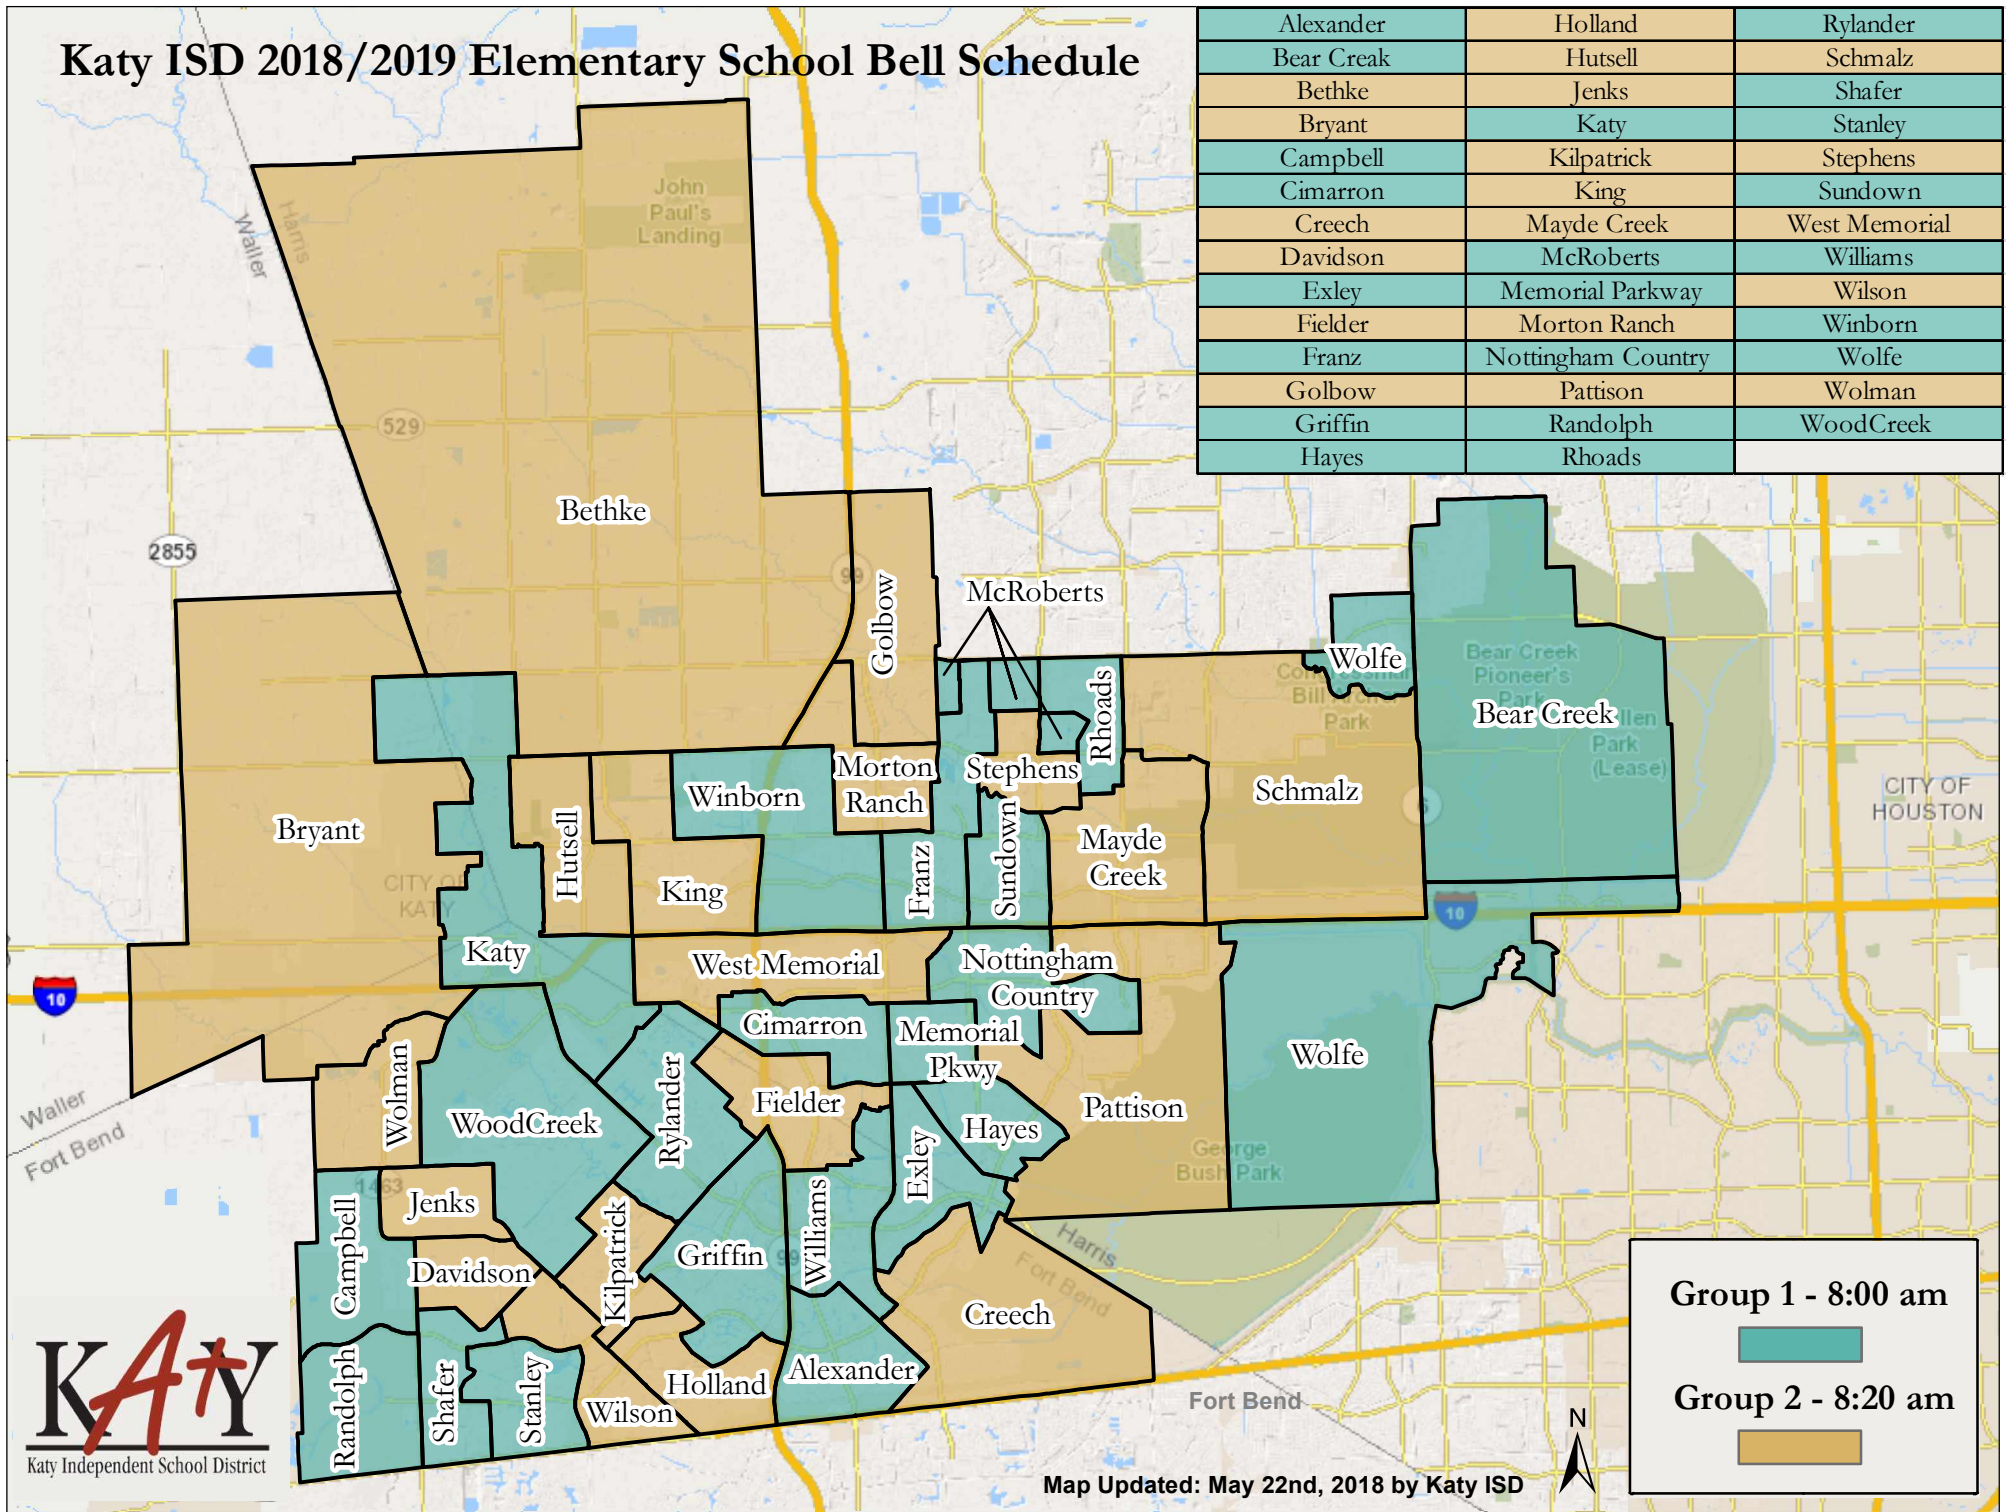

Katy ISD 2018/2019 Elementary School Bell Schedule

Alexander	Holland	Rylander
Bear Creek	Hutsell	Schmalz
Bethke	Jenks	Shafer
Bryant	Katy	Stanley
Campbell	Kilpatrick	Stephens
Cimarron	King	Sundown
Creech	Mayde Creek	West Memorial
Davidson	McRoberts	Williams
Exley	Memorial Parkway	Wilson
Fielder	Morton Ranch	Winborn
Franz	Nottingham Country	Wolfe
Golbow	Pattison	Wolman
Griffin	Randolph	WoodCreek
Hayes	Rhoads	

Group 1 - 8:00 am

Group 2 - 8:20 am

Map Updated: May 22nd, 2018 by Katy ISD