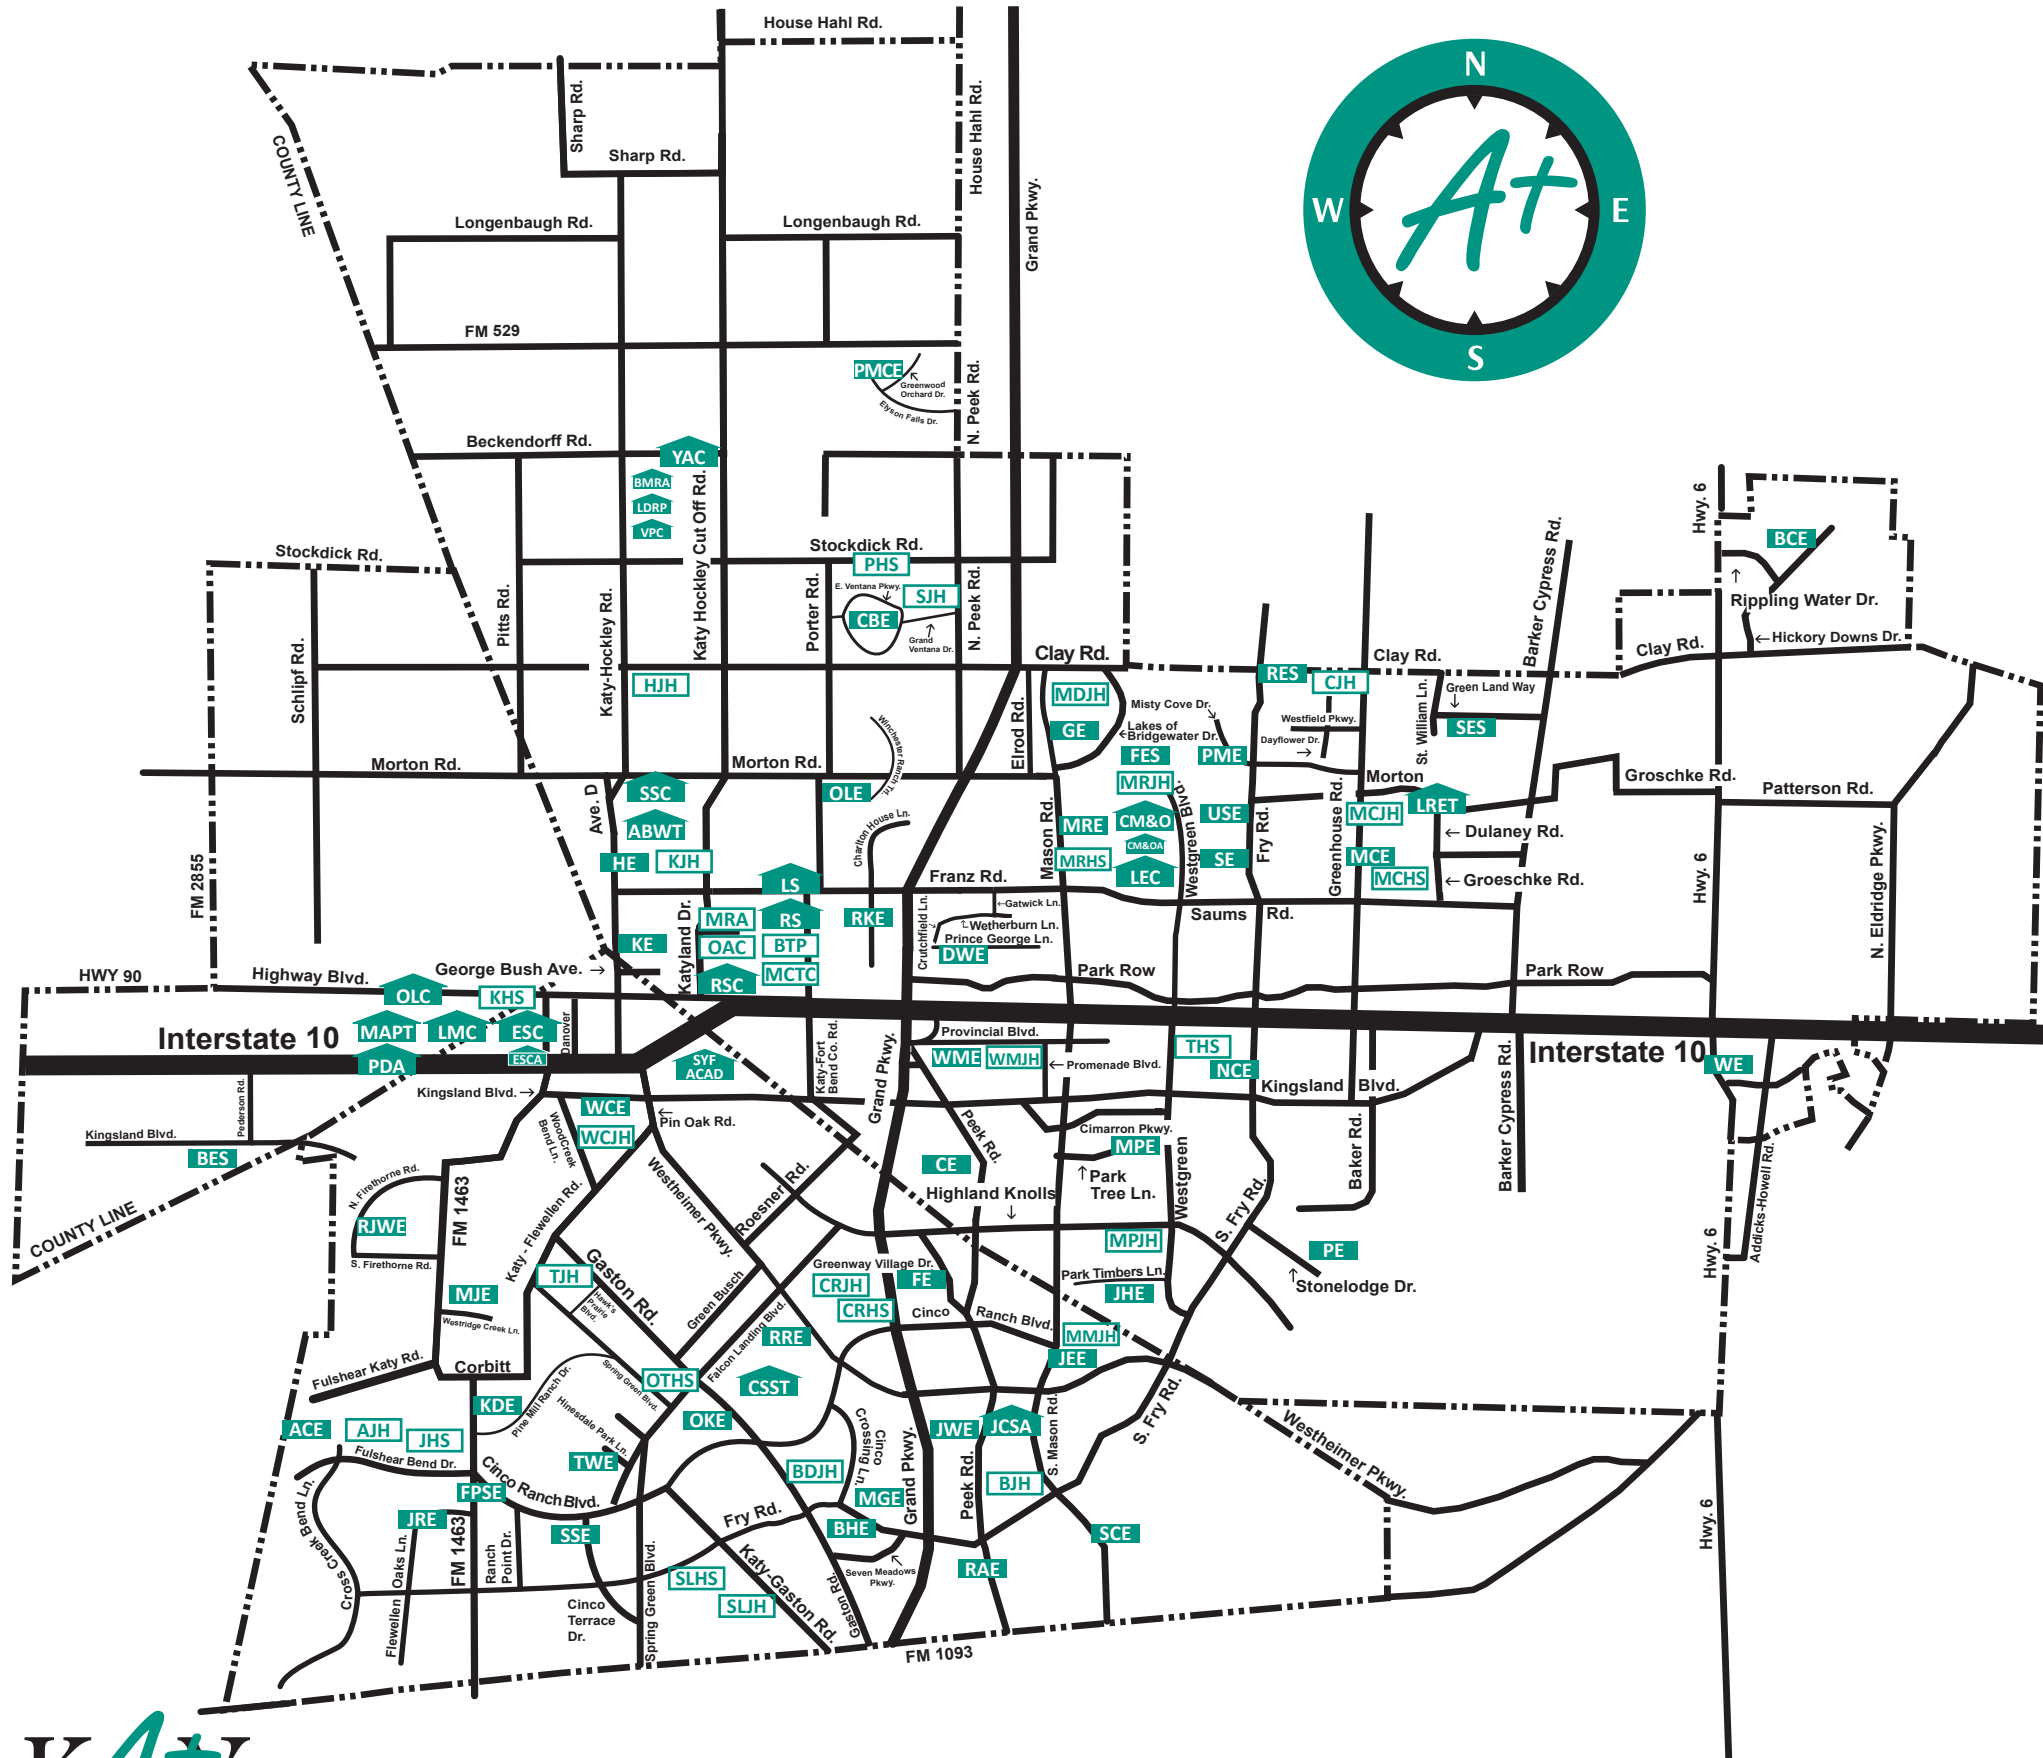

Katy ISD Map

Elementary Schools

- **RAE** Roosevelt Alexander Elementary
- **BCE** Bear Creek Elementary
- **CBE** Catherine Bethke Elementary
- **BES** Robert & Felice Bryant Elementary
- **ACE** Amy Campbell Elementary
- **CE** Cimarron Elementary
- **SCE** Sue Creech Elementary
- **KDE** Keiko Davidson Elementary
- **JEE** Jo Ella Exley Elementary
- **FE** Edna Mae Fielder Elementary
- **FES** Franz Elementary
- **GE** Loraine T. Golbow Elementary
- **MGE** Michael L. Griffin Elementary
- **JHE** Jeanette Hayes Elementary
- **BHE** Bonnie Holland Elementary
- **HE** Zelma Hutsell Elementary
- **MJE** MayDell Jenks Elementary
- **KE** Katy Elementary
- **OKE** Odessa Kilpatrick Elementary
- **RKE** Robert E. King Elementary
- **OLE** Olga Leonard Elementary
- **MCE** Mayde Creek Elementary
- **PMCE** Peter H. McElwain Elementary
- **PME** Polly Ann McRoberts Elementary
- **MPE** Memorial Parkway Elementary
- **MRE** Morton Ranch Elementary
- **NCE** Nottingham Country Elementary
- **PE** Hazel S. Pattison Elementary
- **JRE** James E. Randolph Elementary
- **RES** Jack & Sharon Rhoads Elementary
- **RRE** Roberta Wright Rylander Elementary
- **SES** Jean & Betty Schmalz Elementary
- **FPSE** Fred & Patti Shafer Elementary
- **SSE** Stan C. & Patsy Stanley Elementary
- **USE** Ursula Stephens Elementary
- **SE** Sundown Elementary
- **WME** West Memorial Elementary
- **JWE** James Williams Elementary
- **TWE** Tom Wilson Elementary
- **DWE** Diane Winborn Elementary
- **WE** Maurice L. Wolfe Elementary
- **RJWE** Ray & Jamie Wolman Elementary
- **WCE** WoodCreek Elementary

Secondary Schools

- **AJH** Joe M. Adams Junior High
- **BJH** Rodger & Ellen Beck Junior High
- **BDJH** Beckendorff Junior High
- **CJH** Cardiff Junior High
- **CRJH** Cinco Ranch Junior High
- **HJH** Haskett Junior High
- **KJH** Katy Junior High
- **MCJH** Mayde Creek Junior High
- **MDJH** T.H. McDonald Junior High
- **MMJH** Garland McMeans Junior High
- **MPJH** Memorial Parkway Junior High
- **MRJH** Morton Ranch Junior High
- **SLJH** Seven Lakes Junior High
- **SJH** Stockdick Junior High
- **TJH** James & Sharon Tays Junior High
- **WMJH** West Memorial Junior High
- **WCJH** WoodCreek Junior High
- **CRHS** Cinco Ranch High School
- **JHS** Jordan High School
- **KHS** Katy High School
- **MCHS** Mayde Creek High School
- **MRHS** Morton Ranch High School
- **PHS** Patricia E. Paetow High School
- **SLHS** Seven Lakes High School
- **THS** James E. Taylor High School
- **OTHS** Obra D. Tompkins High School
- **MCTC** Arthur Miller Career & Technology Center
- **MRA** Martha Raines Academy
- **OAC** Opportunity Awareness Center
- **BTP** Behavior Transition Program

Central Facilities